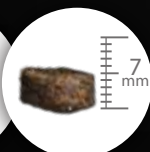

Thickness

ANALYTICAL COMPOSITION

Crude Protein	Min 18%,
Crude fat	Min 12%,
Crude Fiber	Max 4%,
Humidity	Max 11%,
Calcium	Min 1%,
Phosphorus	Min 0,7%,
Potassium	Min 0,6%,
Copper	Min 13 mg/kg,
Vitamin A	15000 IU/kg,
Vitamin D3	1500 IU/kg,
Vitamin E	75 mg/kg,
Energy	3500 kcal/kg.